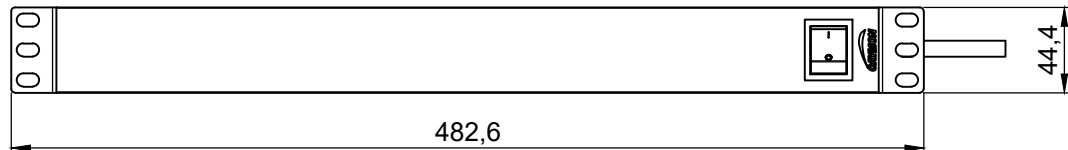

FRONT

LEFT

BACK

TOP

	<b>PSR119FS</b>	<b>Product description:</b> 19" POWER DISTRIBUTION UNIT - 9 X FRENCH SOCKET + REAR SWITCH	
	<b>Weight:</b>  TBA	<b>Outer dimensions:</b> (w x h x d) 482,6 x 44,4 x 45	<b>Unit height:</b>  1 HE